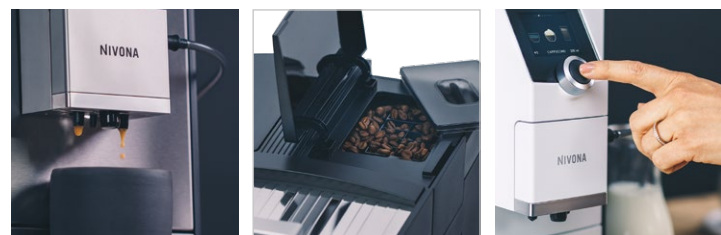

TECHNOLOGY

TFT colour display
Bluetooth to connect with NIVONA App
Extra-quiet, noise-reduced operation
High-quality conical grinder made of hardened steel
15-bar pump pressure
1455 W
ECO-mode

*Cappuccino so
delicious,
you could just hug it.*

- Cappuccino and latte macchiato at the press of a button
- Barista-style cappuccino with aroma technology (Cappuccino-Connaisseur)
- Simply save your favourite coffee live
- Easy clean milk system